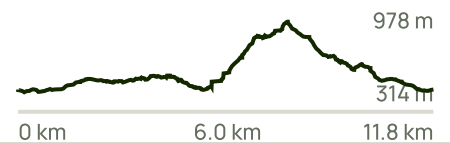

Gain: 779 m Loss: 781 m

Bright Alpine Climb Day 4- Nightingales
Wandiligong, VIC