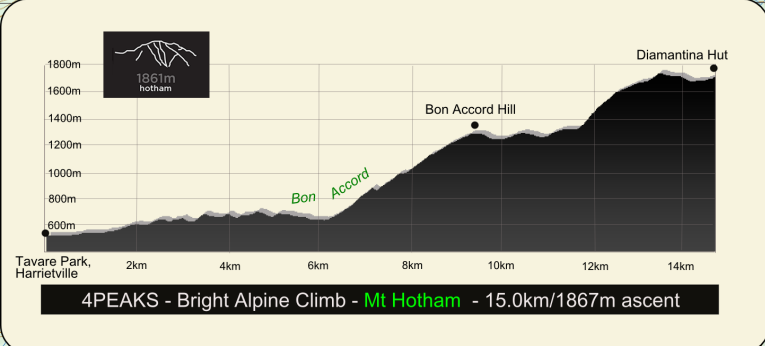

4PEAKS

BRIGHT ALPINE CLIMB
since 1979

mt feathertop
mt hotham
mystic hill
mt buffalo

Harrietville

Tavare Park
Harrietville
Start

MOUNTAIN
SPORTS

Bon Accord Hill

Mt Hotham - Legend

Route, Travel direction & Km marker

Distance from start (km)

Scale 1:40000 at A4 20m Contours

Topographic data source: Vicmap 1:25000 Topographic Series
UTM Projection, MGA Zone 55, Horizontal Datum GDA
<http://www.land.vic.gov.au/>
Copyright © Mountain Sports 2015 mountainsports.net.au
Map created by NaG Version: 31/05/2015

Diamantina Hut
1730m ASL
Finish
15.0 km
1867m climb

Mt Hotham